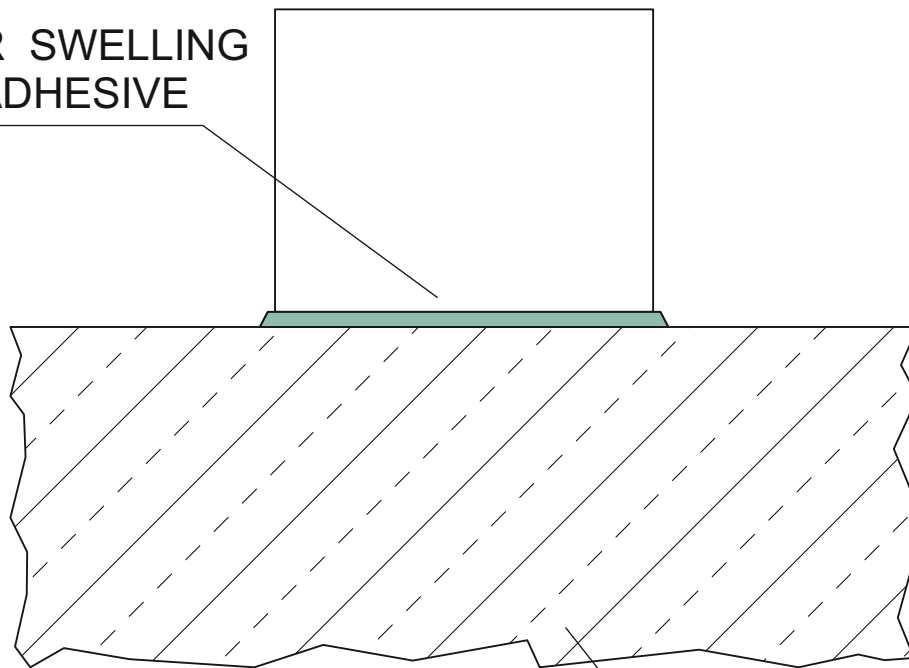

**FLOWSTOP
HIGH-PRESSURE
SWELLING TAPE
[ALL SIZES]**

**POWER SWELLING
TAPE ADHESIVE**

CONCRETE

**POWER SWELLING TAPE ADHESIVE
installation situation flowstop**

planning information:

scale: 2:1
unit of measurement: mm
status: 09.09.2021