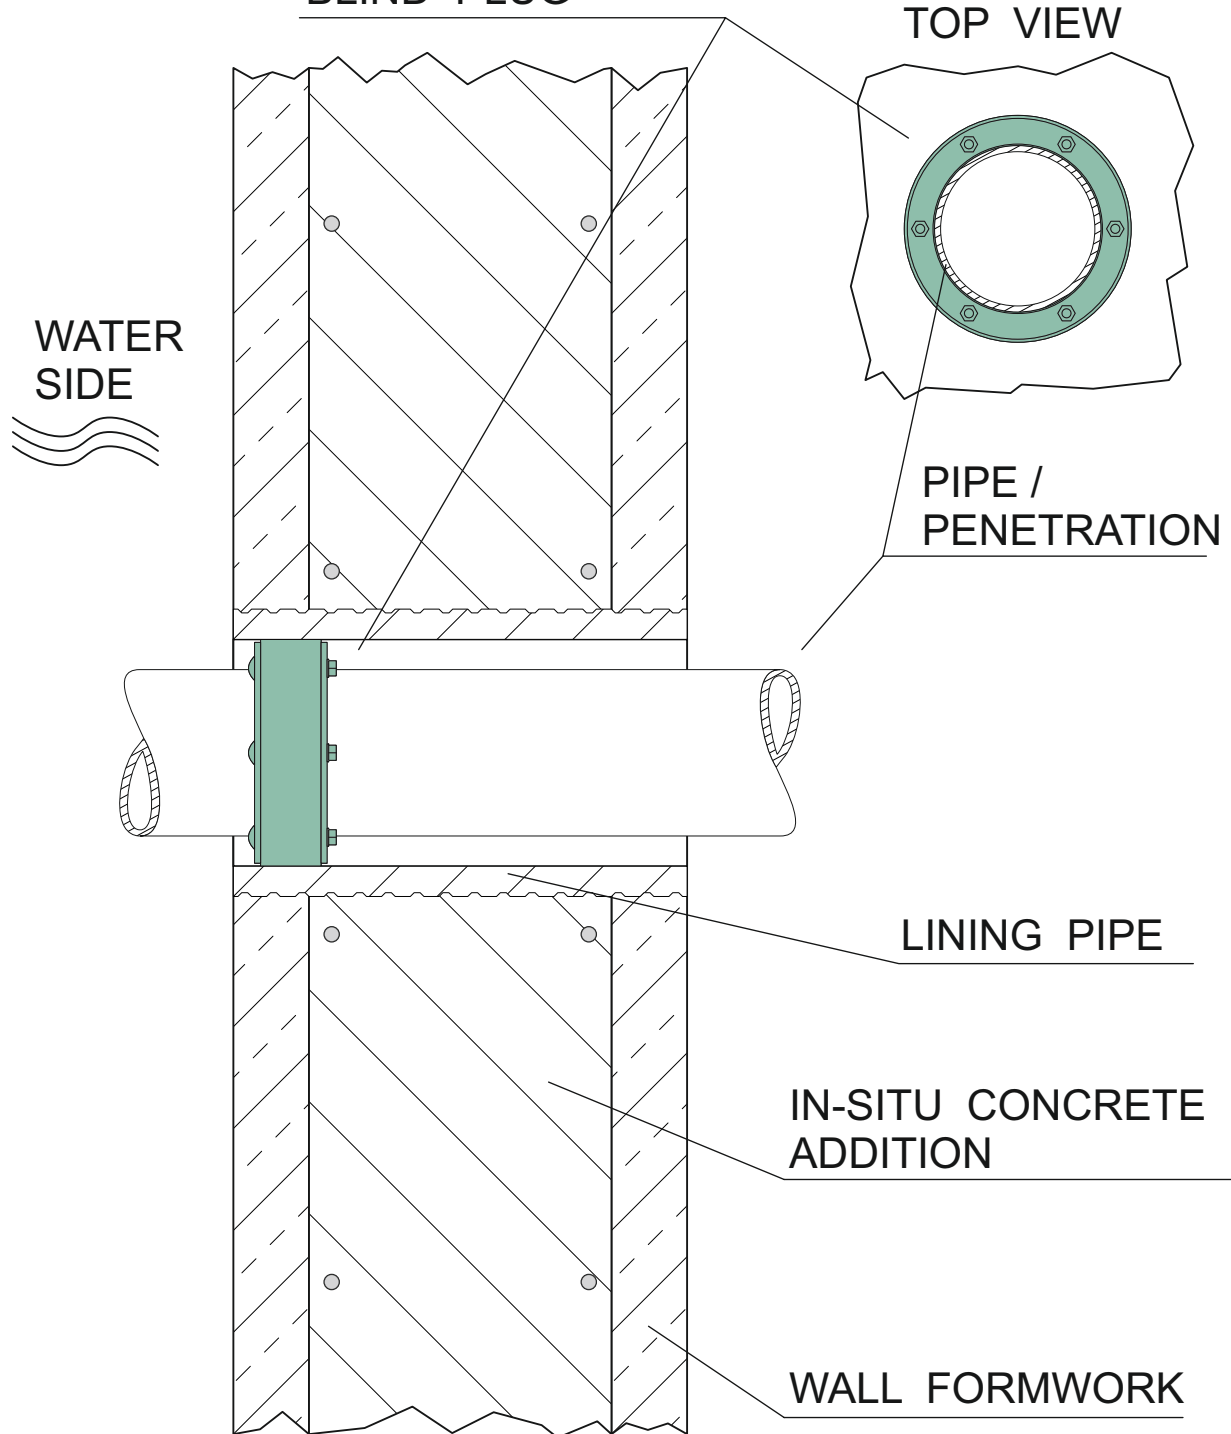

**MASTER - RING /
MULTI / MULTIPLE /
BLIND PLUG**

**MASTER - RING / MULTI /
MULTIPLE / BLIND PLUG
in lining pipe precast wall**

planning information:

scale: 1:5
unit of measurement: mm
status: 10.09.2021