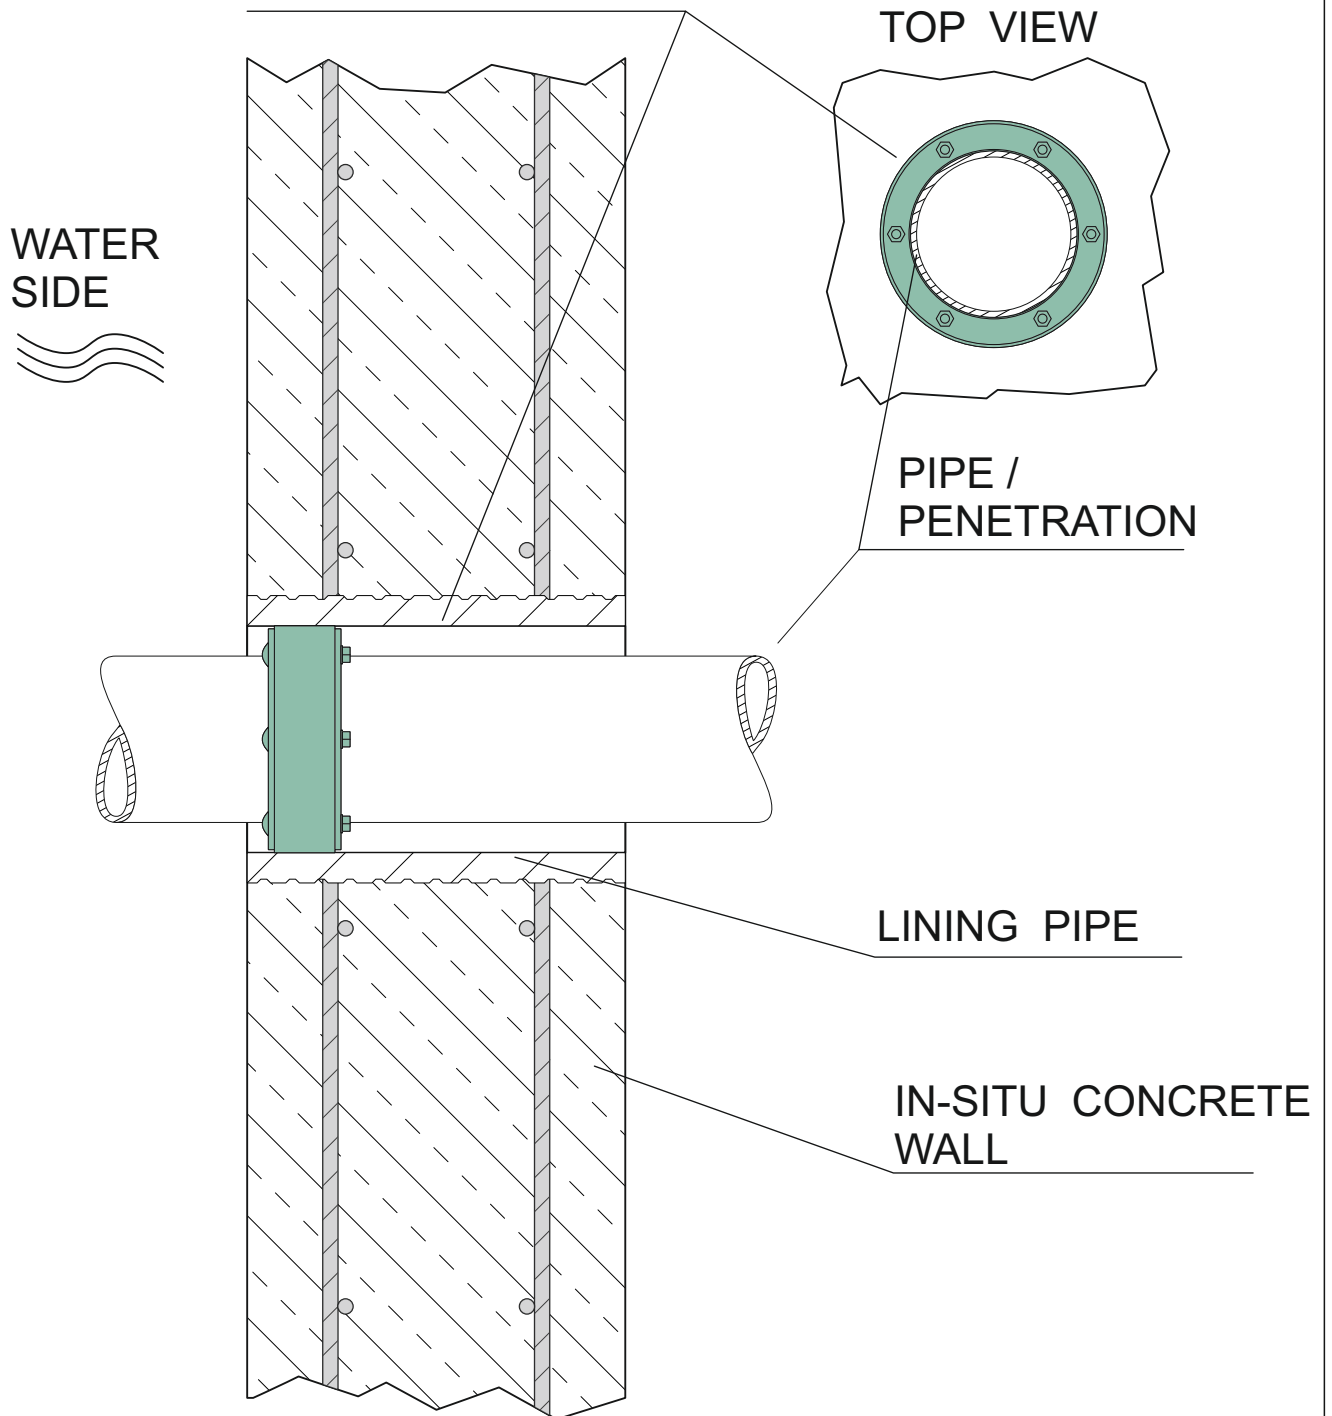

**MASTER - RING /  
MULTI / MULTIPLE /  
BLIND PLUG**

**MASTER - RING / MULTI / MULTIPLE /  
BLIND PLUG in lining pipe in-situ concrete**

planning information:

scale: 1:5  
unit of measurement: mm  
status: 10.09.2021

product information:

article number: 120080 - 120270  
120410 - 120550  
product information at  
[www.mastertec.eu](http://www.mastertec.eu)

**MASTERTEC GmbH & Co. KG**  
Special articles for reinforced construction