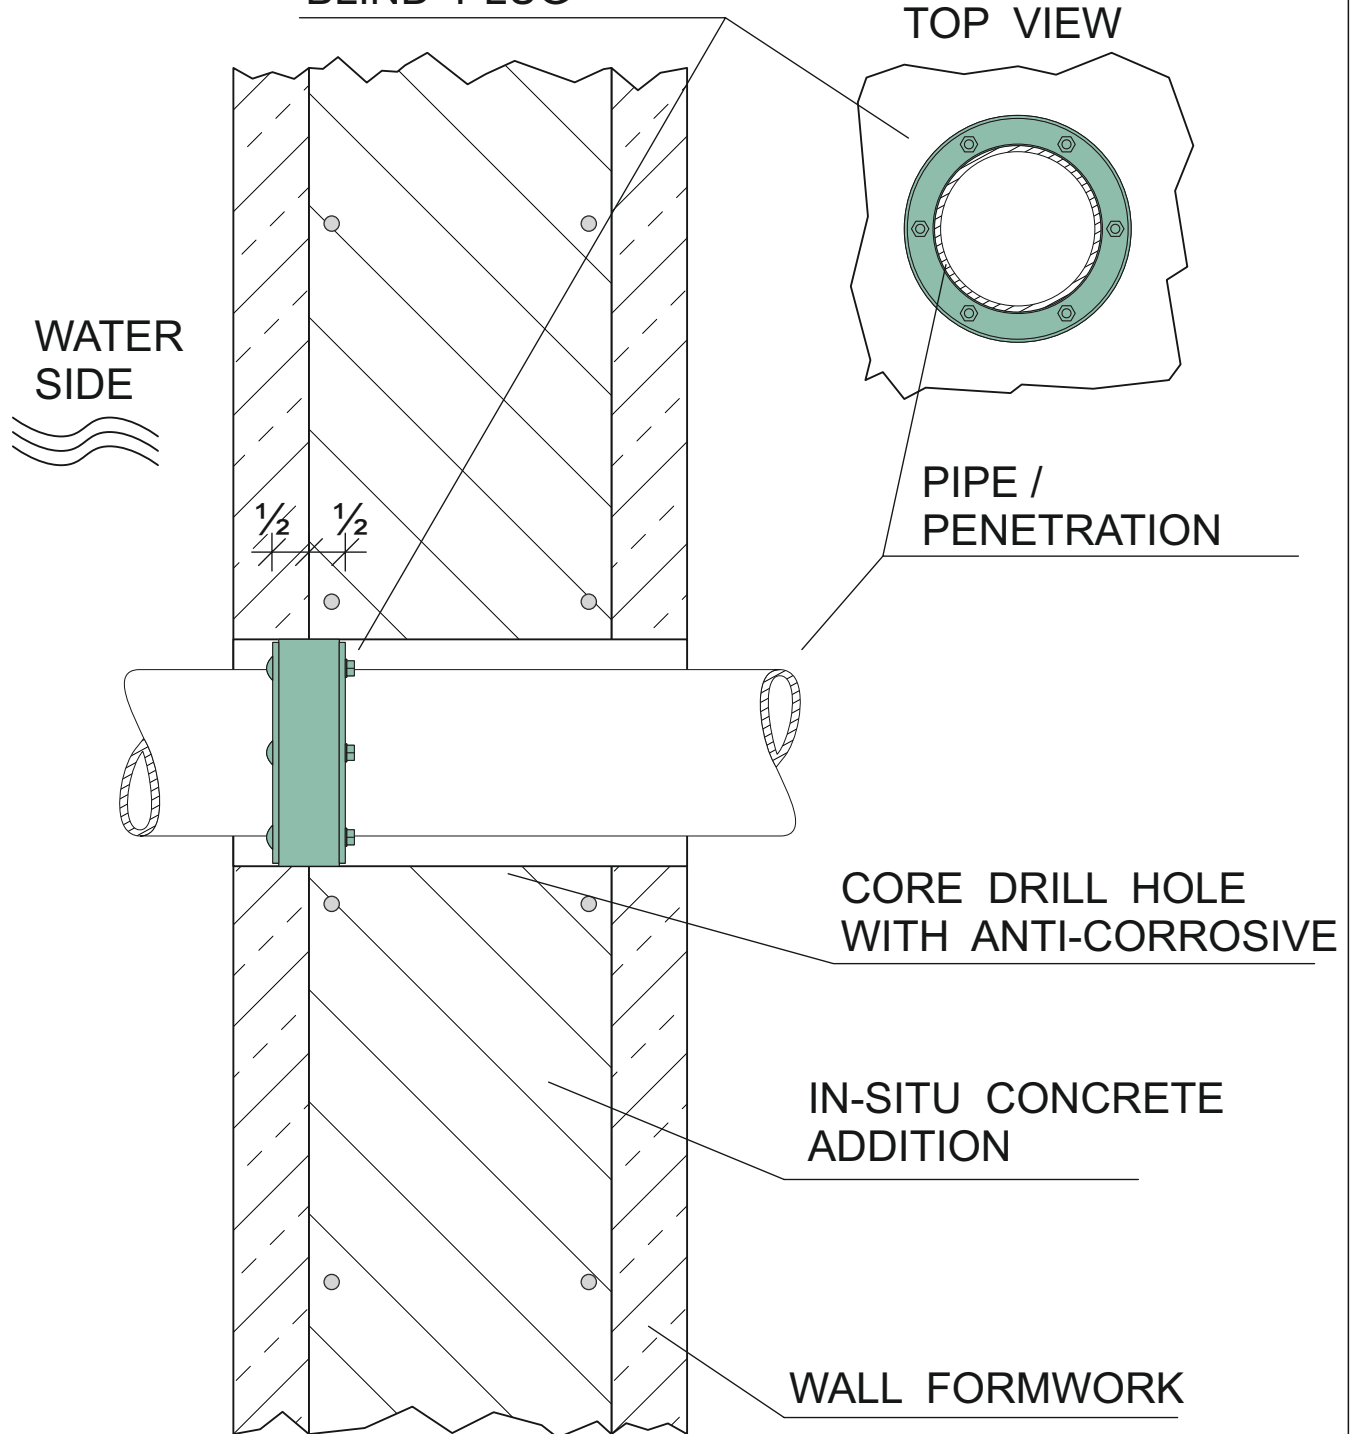

**MASTER - RING /
MULTI / MULTIPLE /
BLIND PLUG**

**MASTER - RING / MULTI /
MULTIPLE / BLIND PLUG
in core drill hole precast wall**

planning information:

scale: 1:5
unit of measurement: mm
status: 10.09.2021