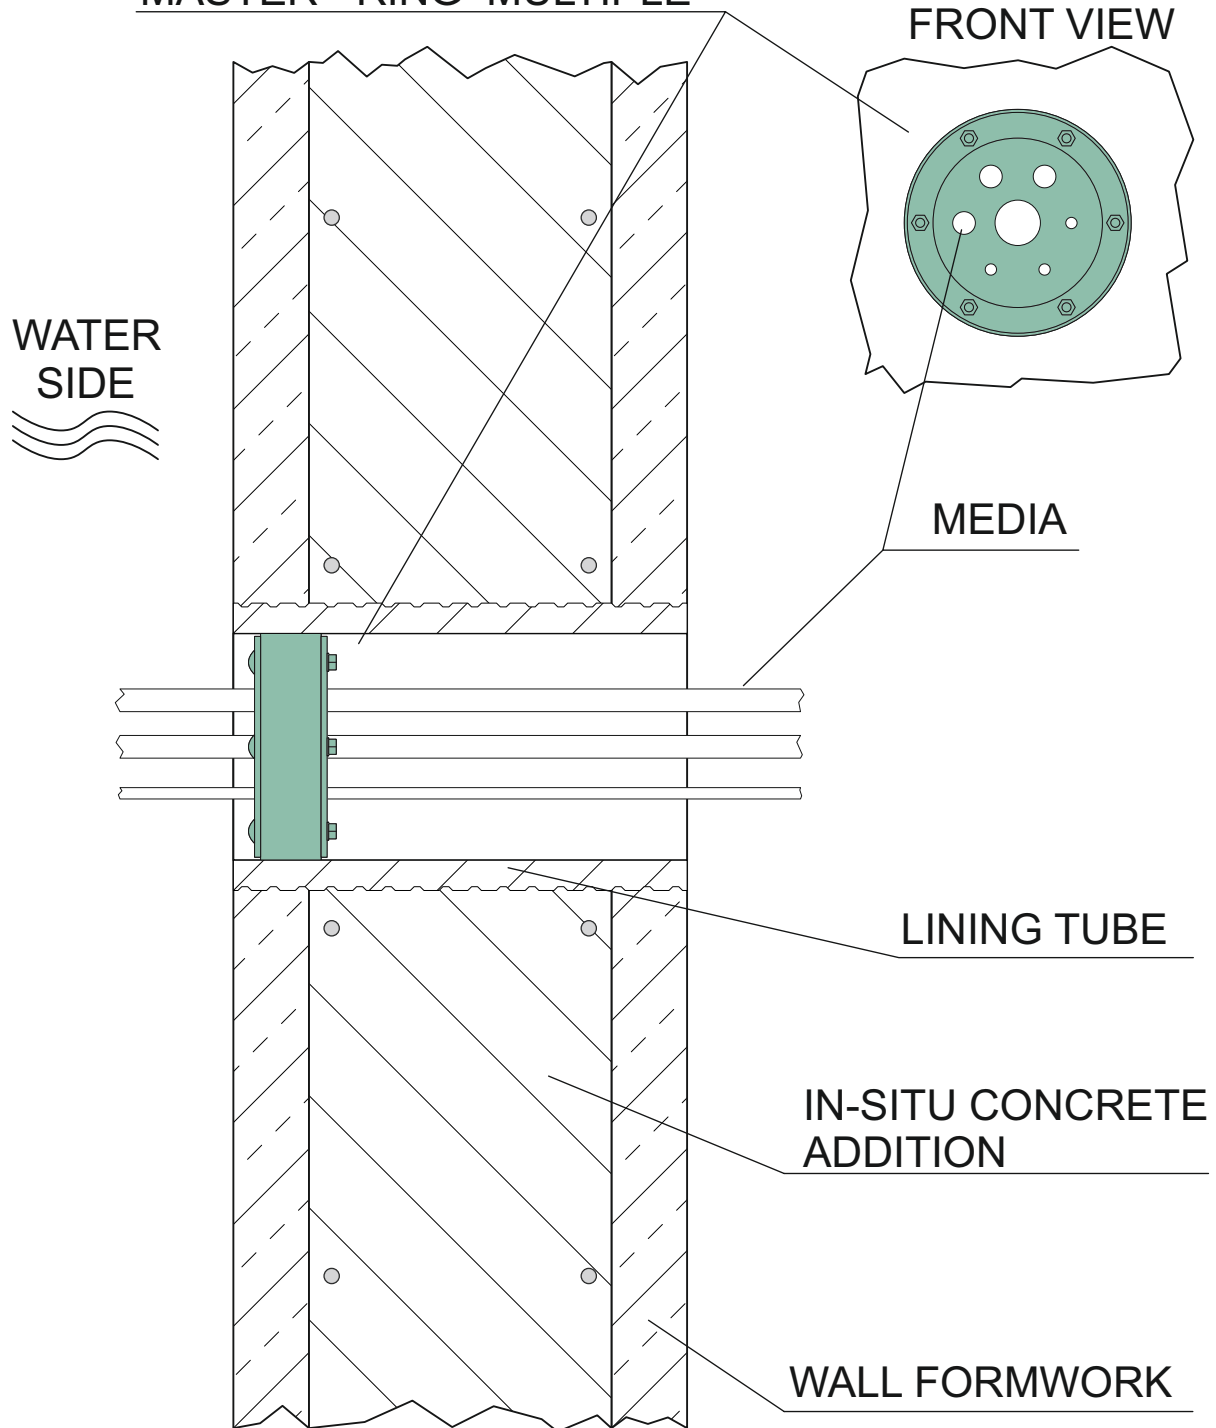

MASTER - RING MULTIPLE

MASTER - RING MULTIPLE in Lining Tube precast wall

planning information:

Scale: 1:5
unit of measurement: mm
status: 13.09.2021

produktinformationen:

article number: 120270 - 120515
product information at
www.mastertec.eu